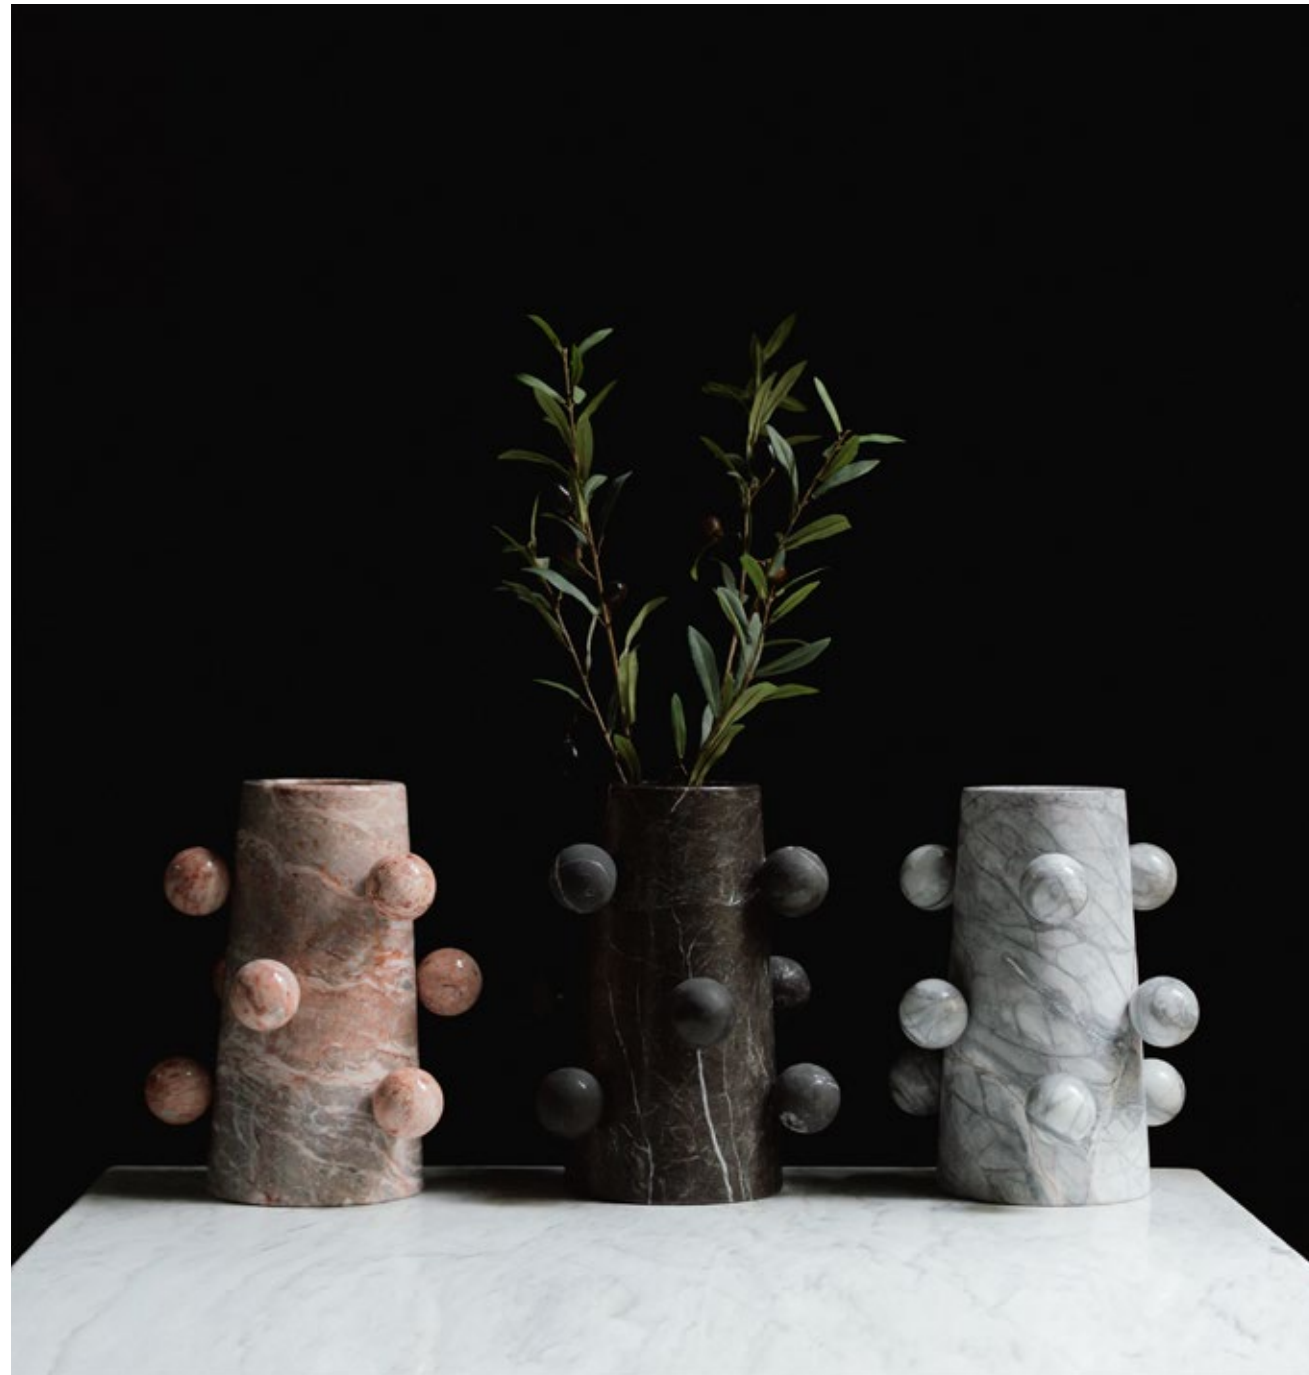

STUDIO FENICE

ALMA NUEVA VASE

by AY RES

*Custom sizes and finishes are available upon request.

ALMA NUEVA VASE

SPECS

Width	6.29"	16.0 cm
Height	11.81."	30.0 cm

Marble

Materials Options:

White Marble Valencia, Jasper Pink Marble, Southern Black Marble and Travertine Beige

CONTACT

e. request@studiofenice.ch

w. www.studiofenice.ch