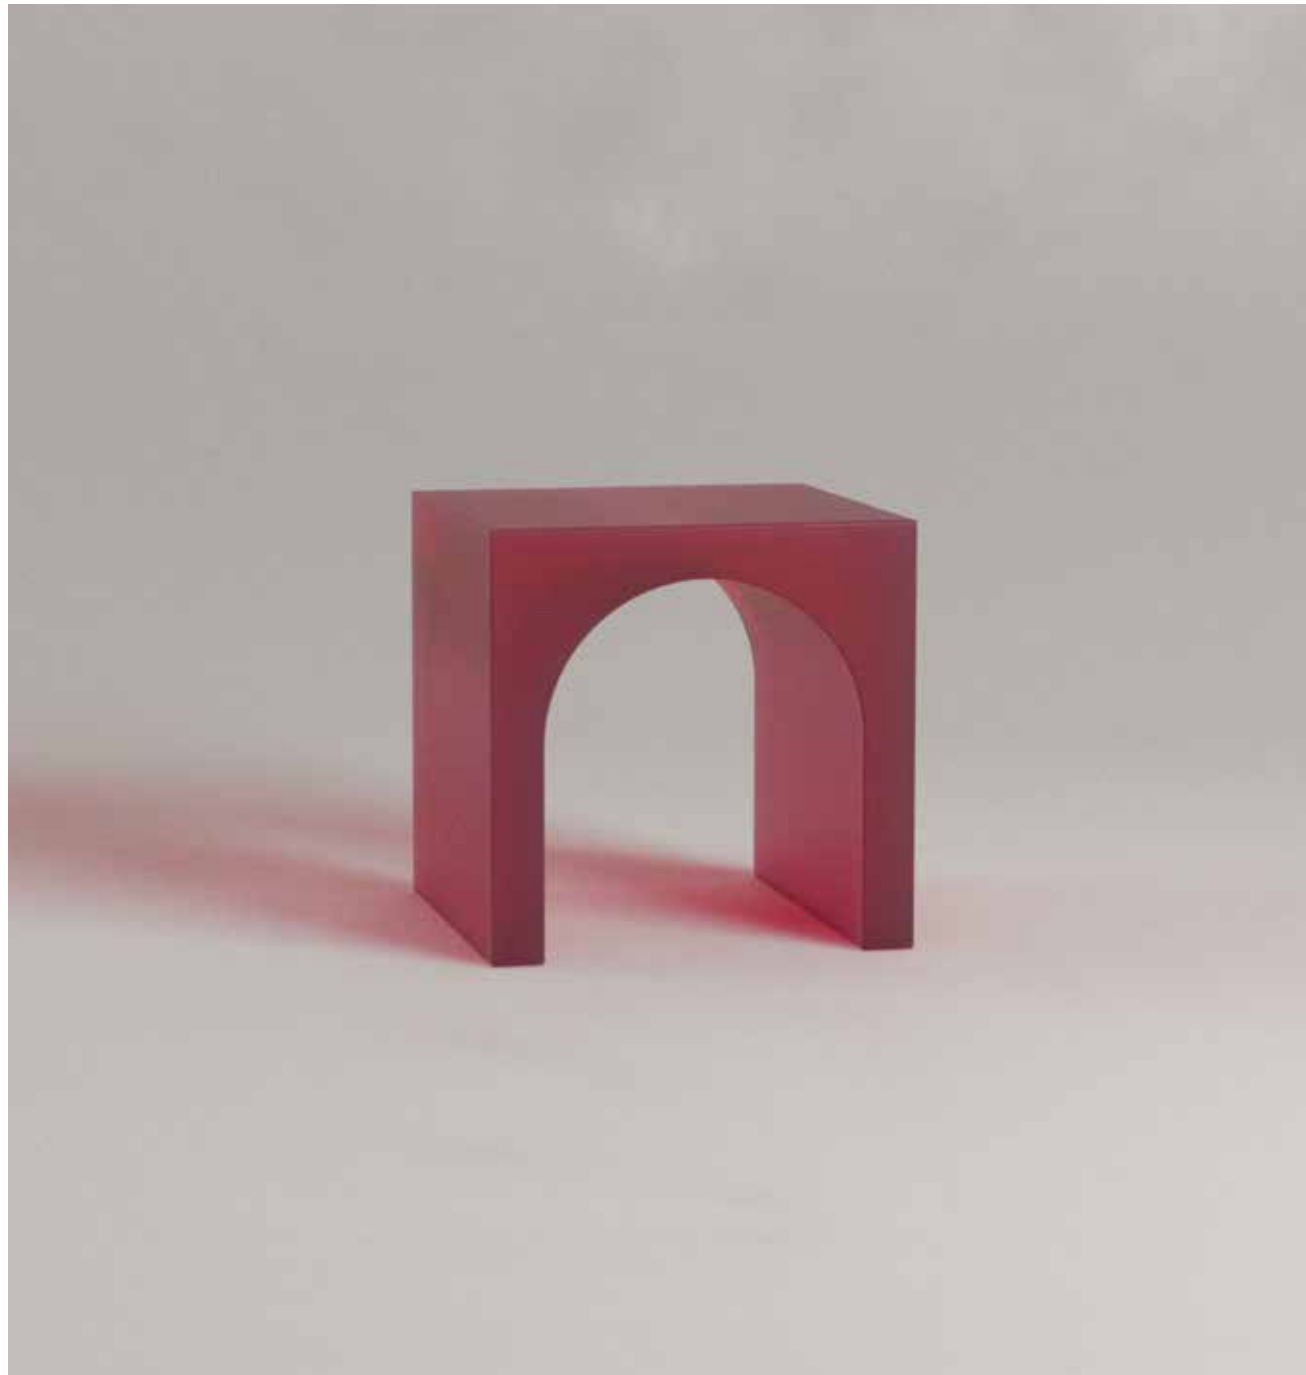

STUDIO FENICE

PUENTE STOOL
by SIETE STUDIO

*Custom sizes and finishes are available upon request.

PUENTE STOOL

SPECS

Width	16"	40.00 cm
Depth	16"	40.00 cm
Height	16"	40.00 cm

Resin Cast Piece
Translucency and Matt Polished Resin