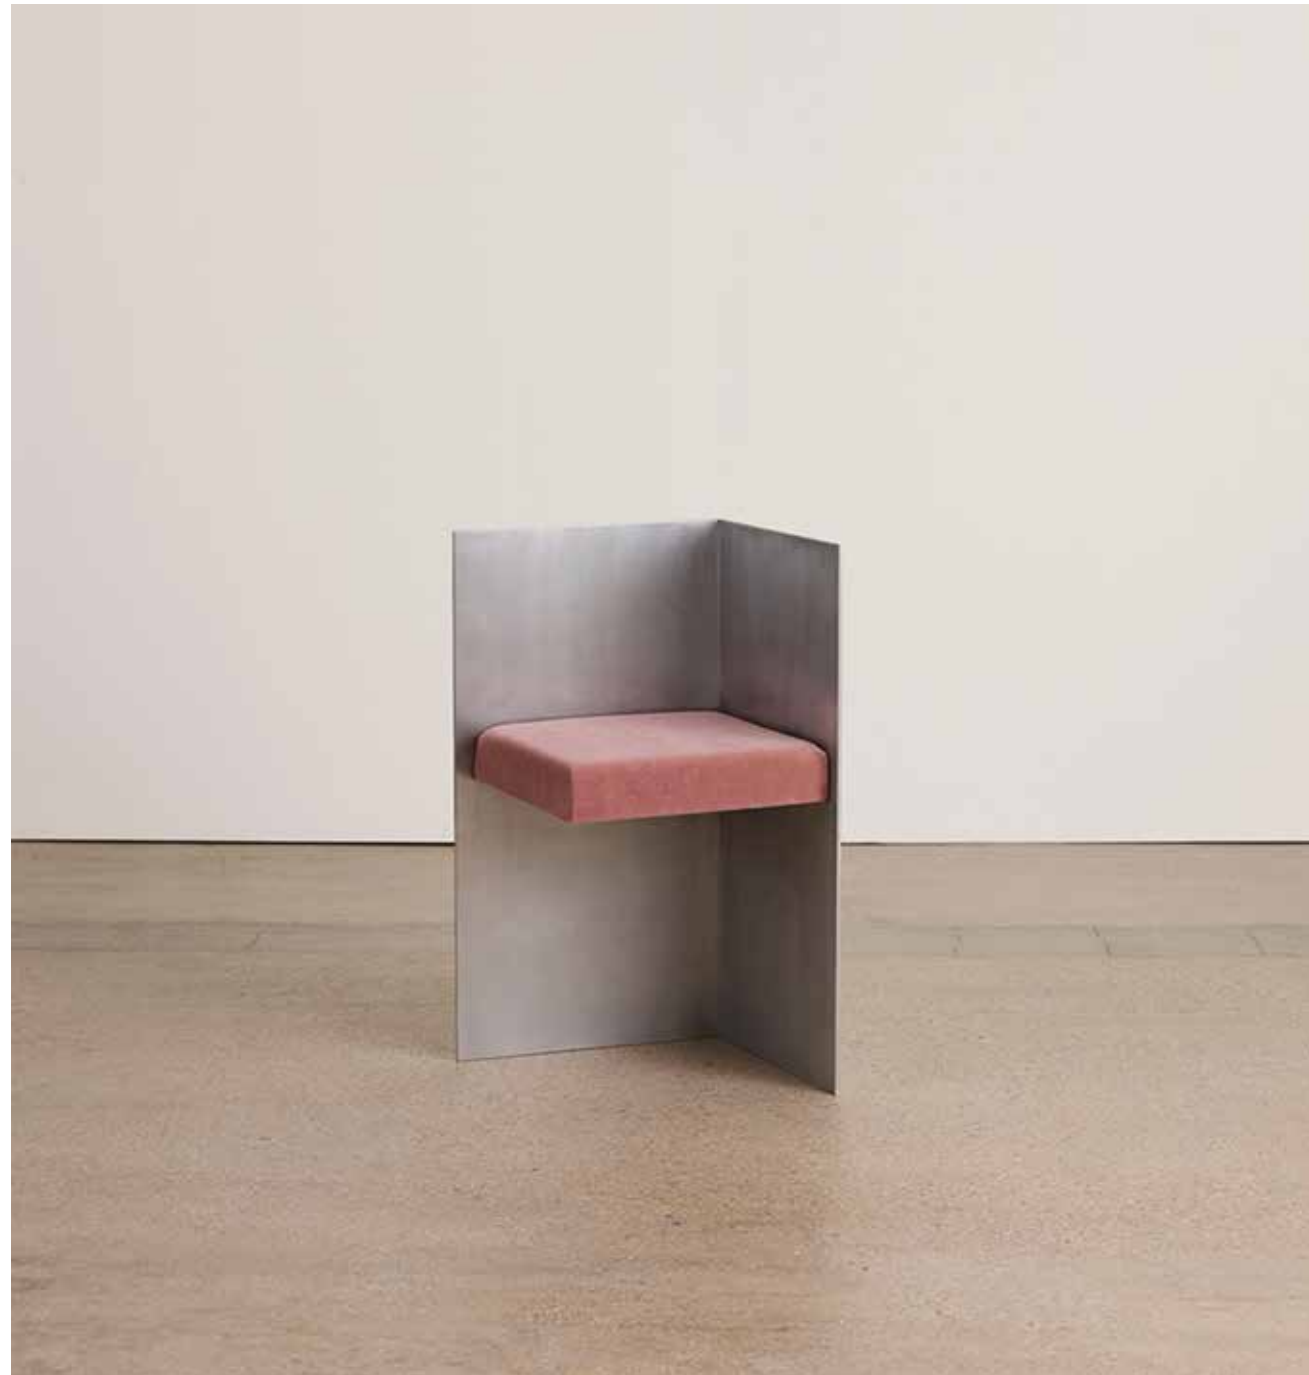

## CHAIR C

by UMBERTO BELLARDI

## CHAIR C

### SPECS

Width	15.35"	39.40 cm
Depth	15.35"	39.40 cm
Height	28.35"	72.40 cm

Aluminium, Brass angles, Mohair upholstery