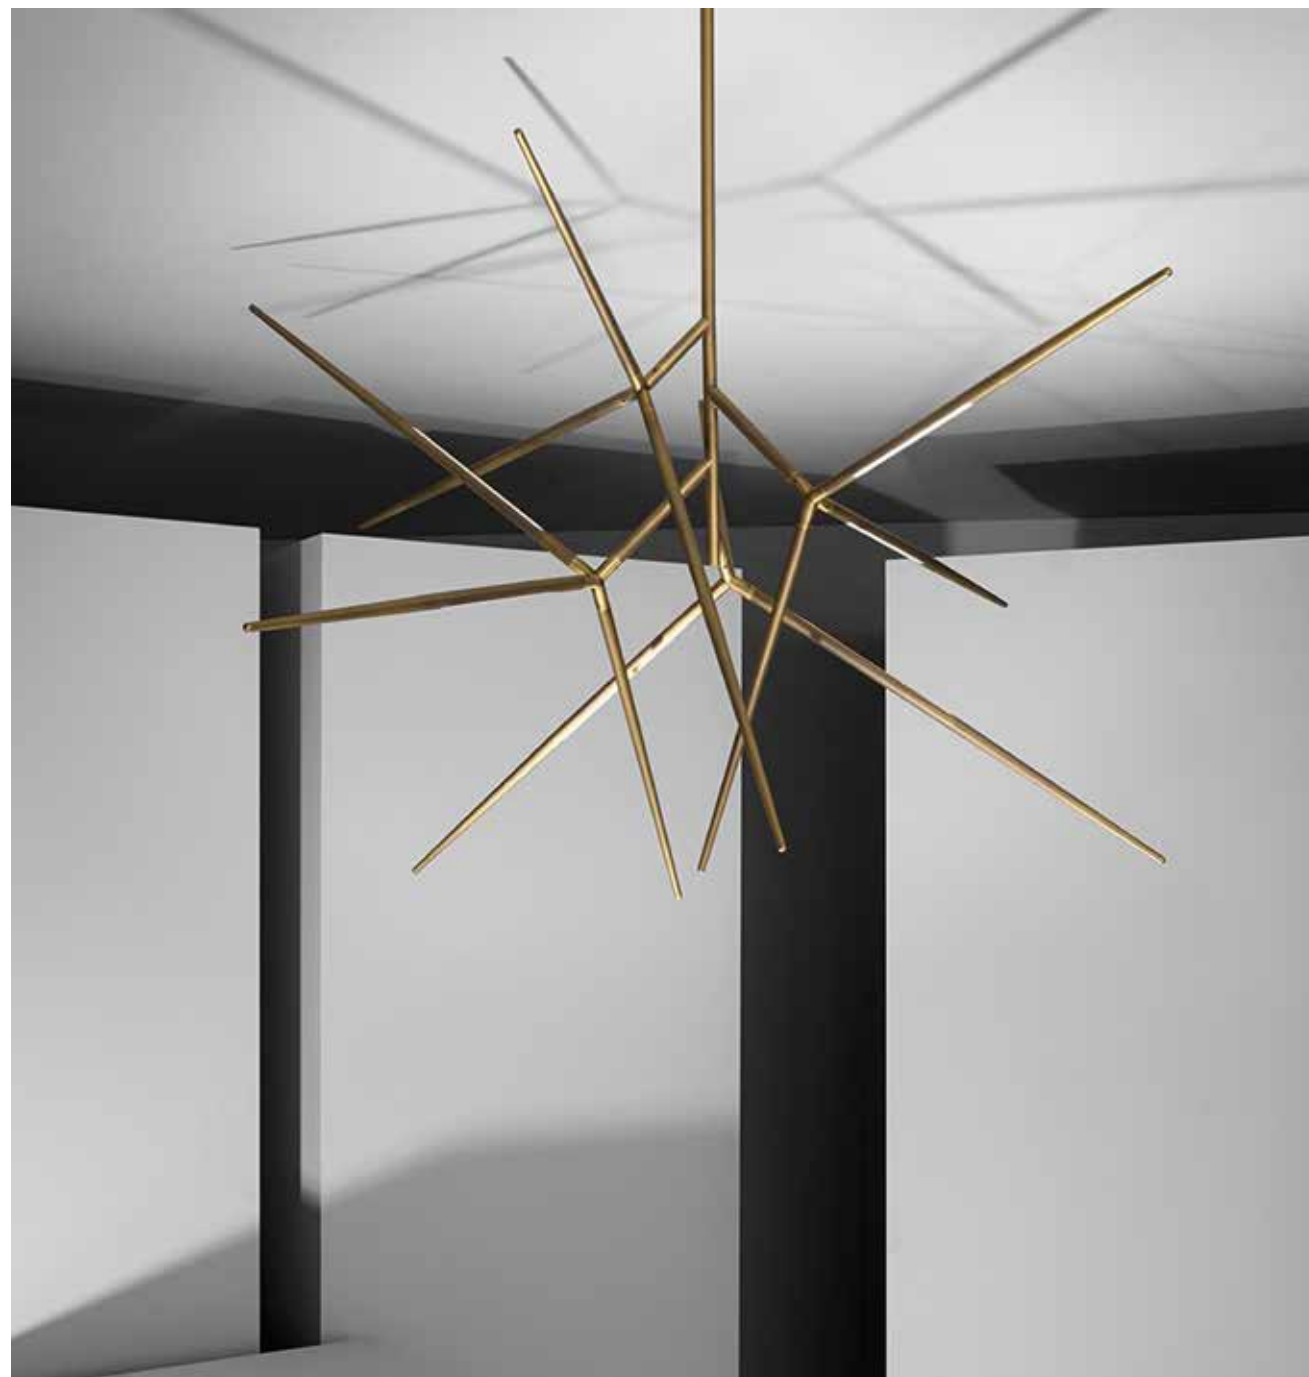

STUDIO FENICE

SPEAR CHANDELIER

by VENICEM

*Custom sizes and finishes are available upon request.

SPEAR CHANDELIER

SPECS

Dimmable with push button

Materials:

Metal, Nickel, Brass

Structure Finish Options:

Polished Black Nickel, Matte Black Nickel, Light Burnished Brass

Light Source:

Strip LED 29W

Dimmable Ballast Included

SMALL

Width 37" 94.00 cm