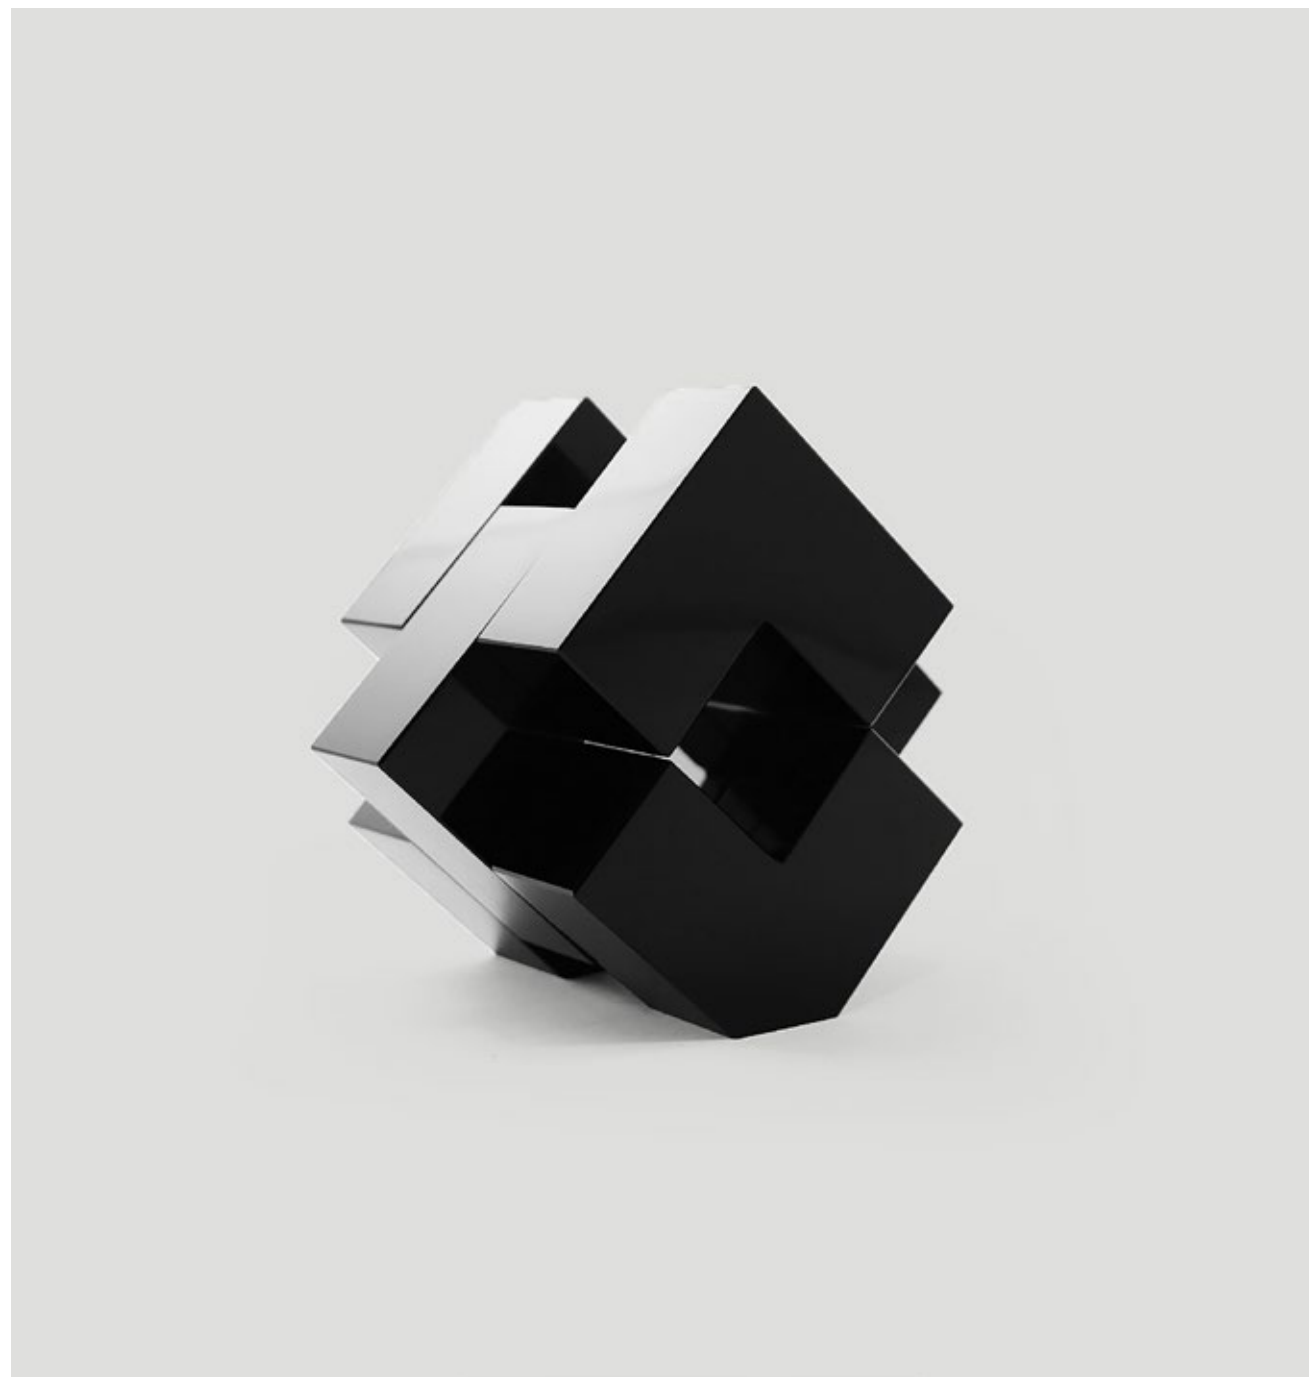

STUDIO FENICE

GRECA by CORS

*Custom sizes and finishes are available upon request.

GRECA

SPECS

Typology:
Sculpture

Series of 20 Pieces + A.P.

Technique:
Handcrafted Marble

Materials Options:
Black Monterrey Marble

MINI

Width	5.5"	14.0 cm
Depth	3.9"	10.0 cm
Height	5.1"	13.0 cm

MAXI

Width	27.9"	71.0 cm
Depth	19.6"	50.0 cm
Height	25.6"	65.0 cm

TOTEM

Width	12.2"	31.0 cm
Depth	8.6"	22.0 cm
Height	32.2"	82.0 cm